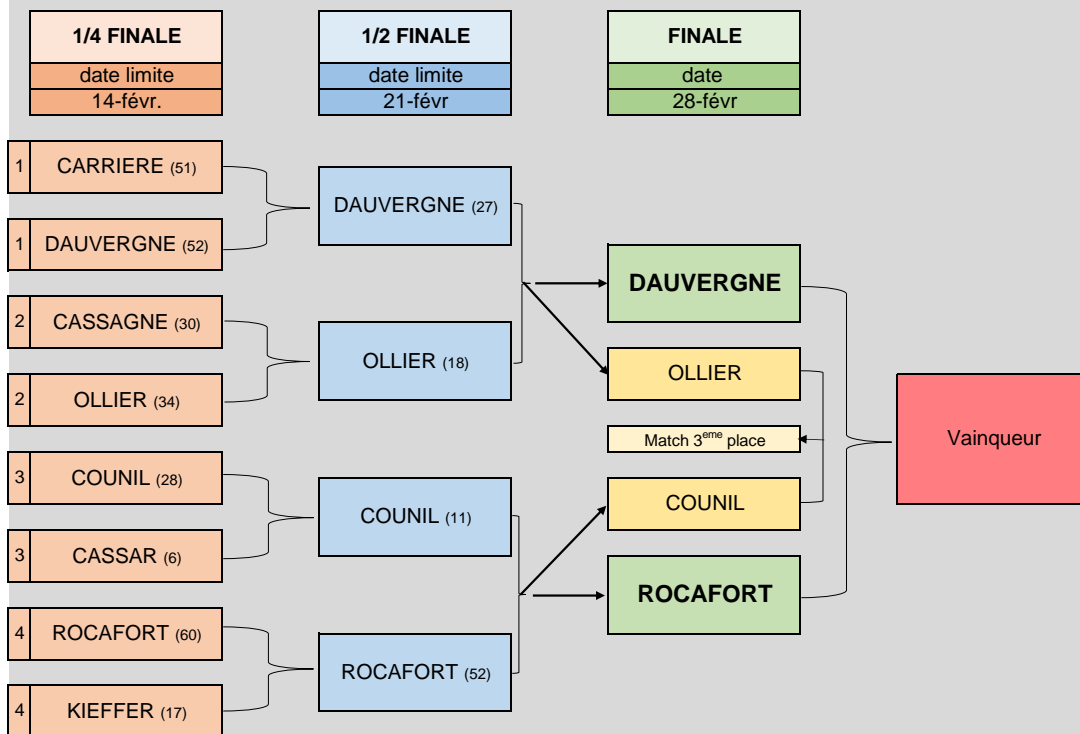

TABLEAU FINAL INTERCLUBS BBO 1

POULE 9-12
GIARD
LEMARQUAND
LHERE
DENEUX

POULE 13-17
FORMENT
DELRIEU
STERENBERG
MUSA

POULE 17-20
LAURENT
VRANCKX
DUPOUY
LEMPERT