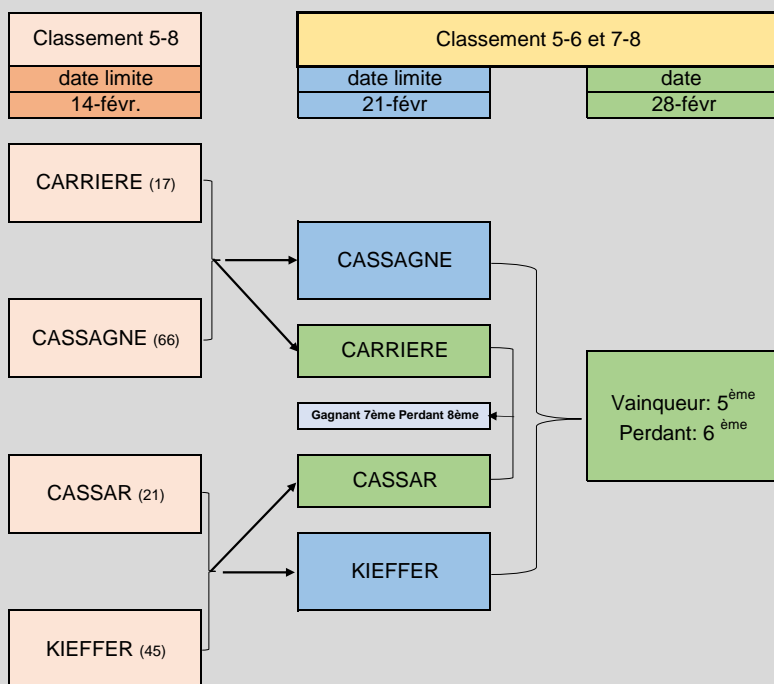

TABLEAU FINAL INTERCLUBS BBO 1

POULE 9-12
GIARD
LEMARQUAND
LHERE
DENEUX

POULE 13-17
FORMENT
DELRIEU
STERENBERG
MUSA

POULE 17-20
LAURENT
VRANCKX
DUPOUY
LEMPERT